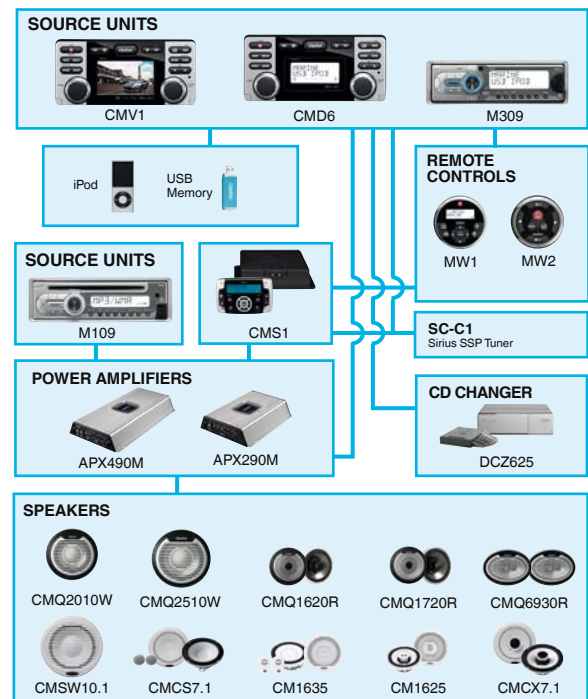

MARINE AUDIO SYSTEM